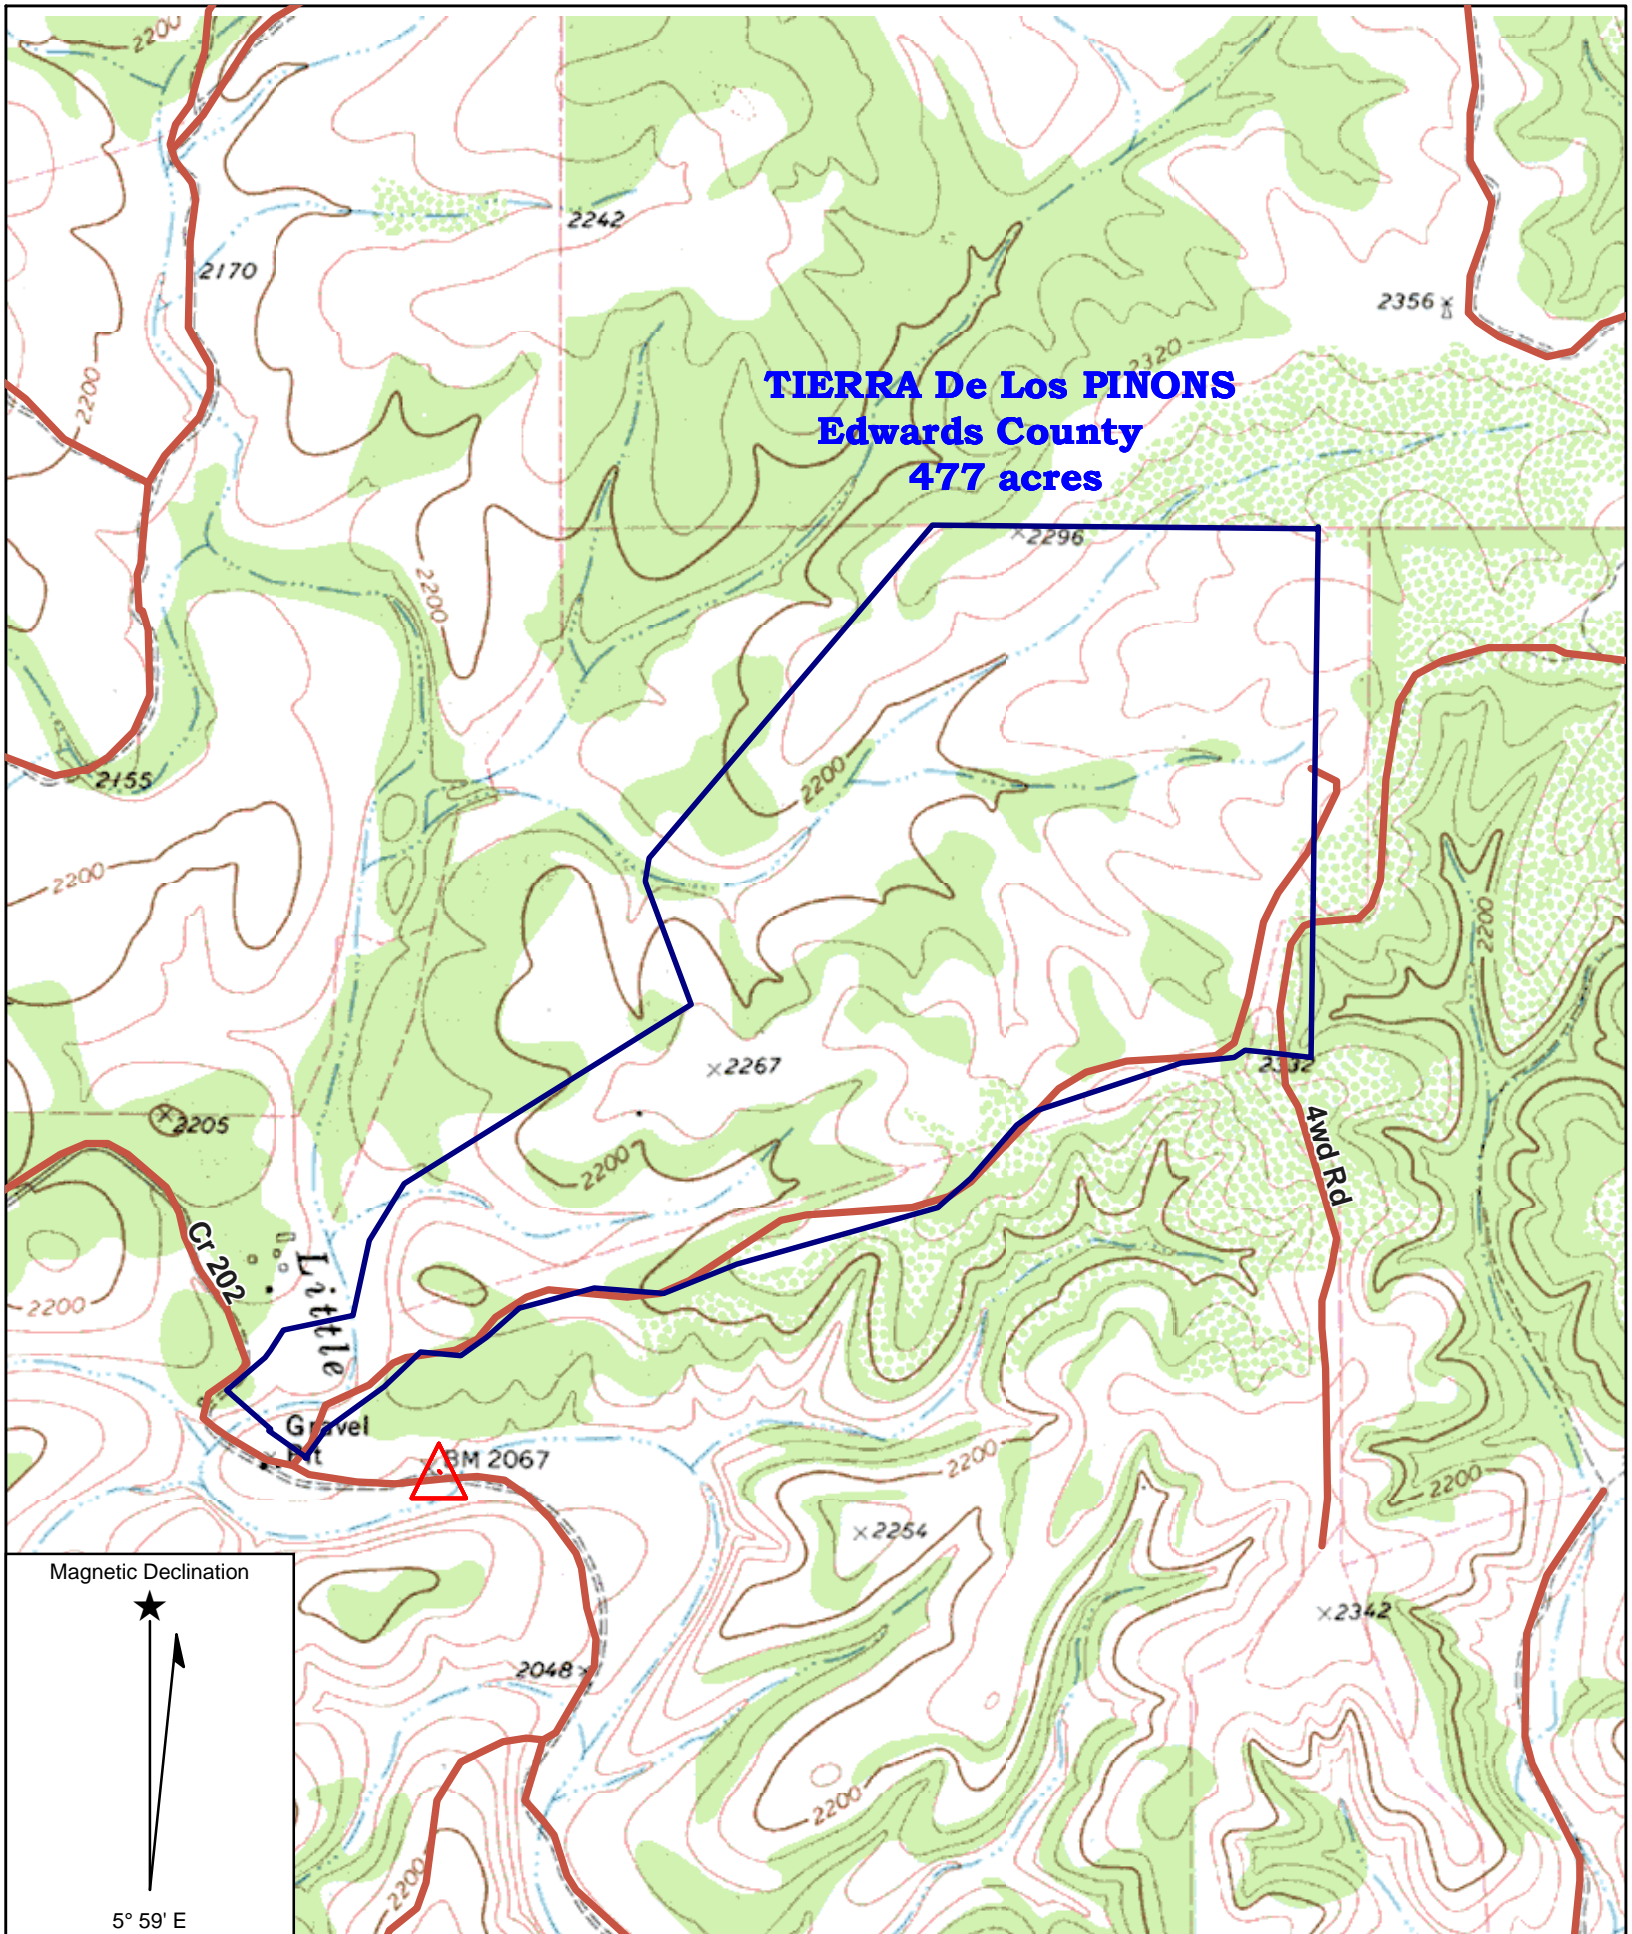

**TIERRA De Los PINONS**  
**Edwards County**  
**477 acres**

Magnetic Declination

5° 59' E

Name: HACKBERRY  
Date: 1/26/2010  
Scale: 1 inch equals 1314 feet

Location: 029° 55' 02.21" N 100° 06' 25.27" W NAD27